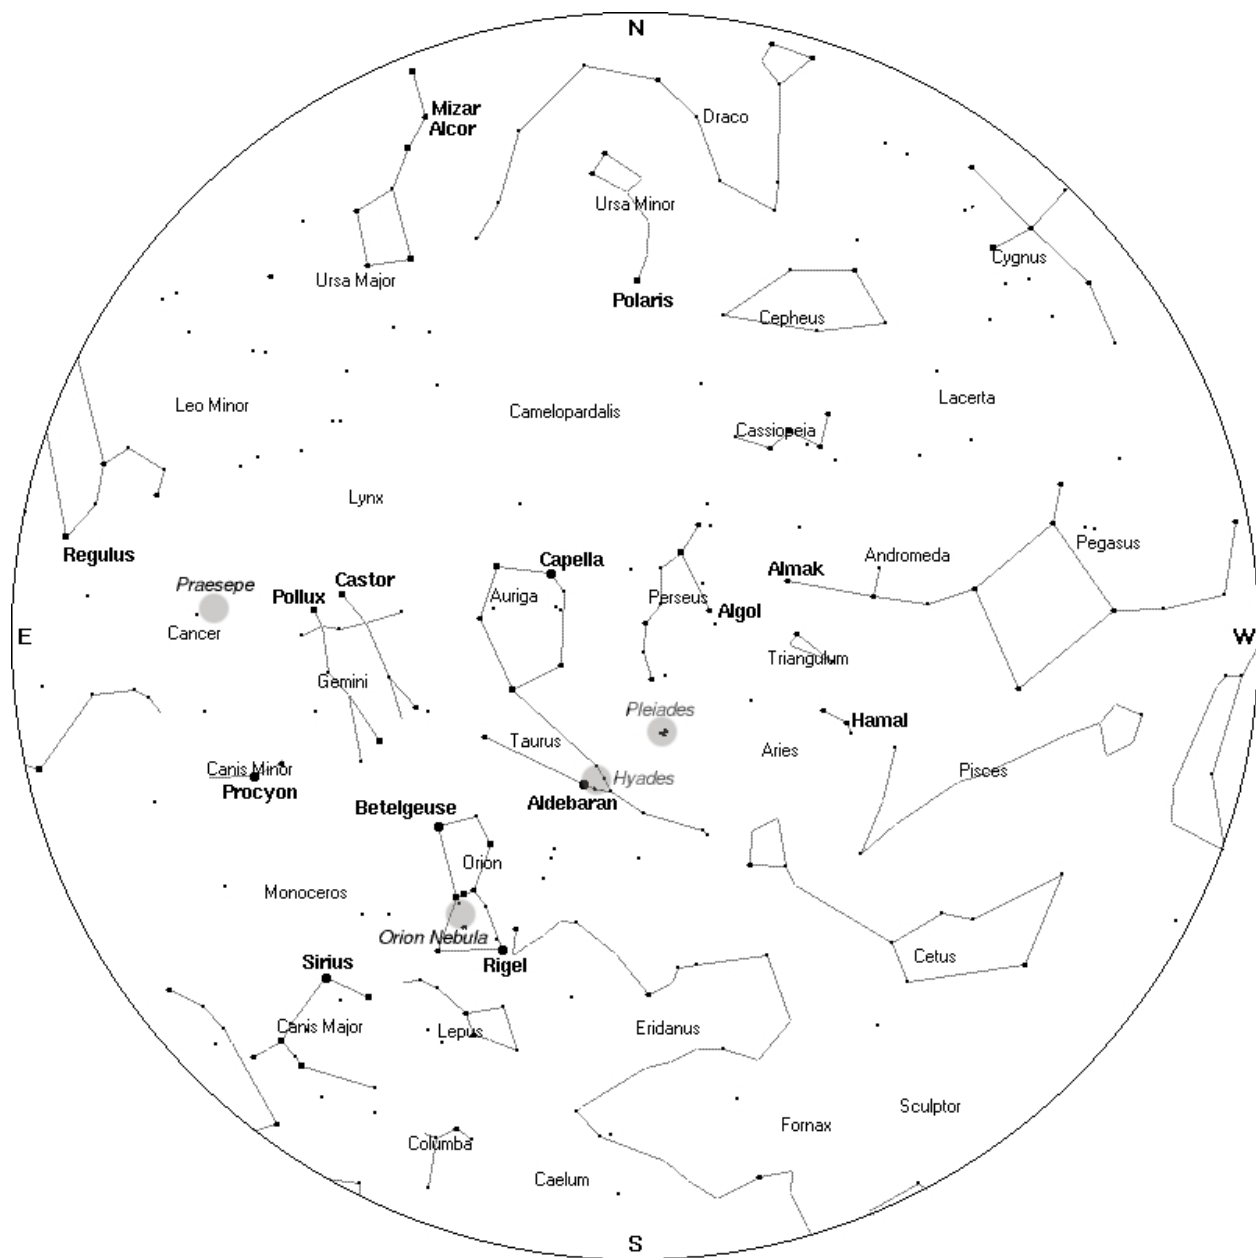

ASTR 130 LAB 1: CONSTELLATIONS
for Spring

<u>Constellation</u>		<u>Bright Stars & Other Objects</u>			
Ursa Minor	_____	Polaris	_____		
Ursa Major	_____	Mizar/Alcor	_____		
Cassiopeia	_____				
Andromeda	_____	Almak	_____		
Triangulum	_____				
Aries	_____	Hamal	_____		
Perseus	_____	Algol	_____		
Auriga	_____	Capella	_____		
Taurus	_____	Aldebaran	_____	Pleiades	_____
		Hyades	_____		
Orion	_____	Betelgeuse	_____	Rigel	_____
		Orion Nebula	_____		
Lepus	_____				
Gemini	_____	Castor	_____	Pollux	_____
Canis Major	_____	Sirius	_____		
Canis Minor	_____	Procyon	_____		
Cancer	_____	Praesepe	_____		
Leo	_____	Regulus	_____		

- The Winter Hexagon _____
- North Celestial Pole _____
- Celestial Equator _____
- The Ecliptic _____
- The Milky Way _____
- North Galactic Pole _____
- Venus, Mars, Jupiter, Saturn _____

Name: _____ Computing ID: _____

TA Initials: _____ Score: _____

Sky chart for January

Remember to orient the sky chart so the direction you are facing is pointing down.