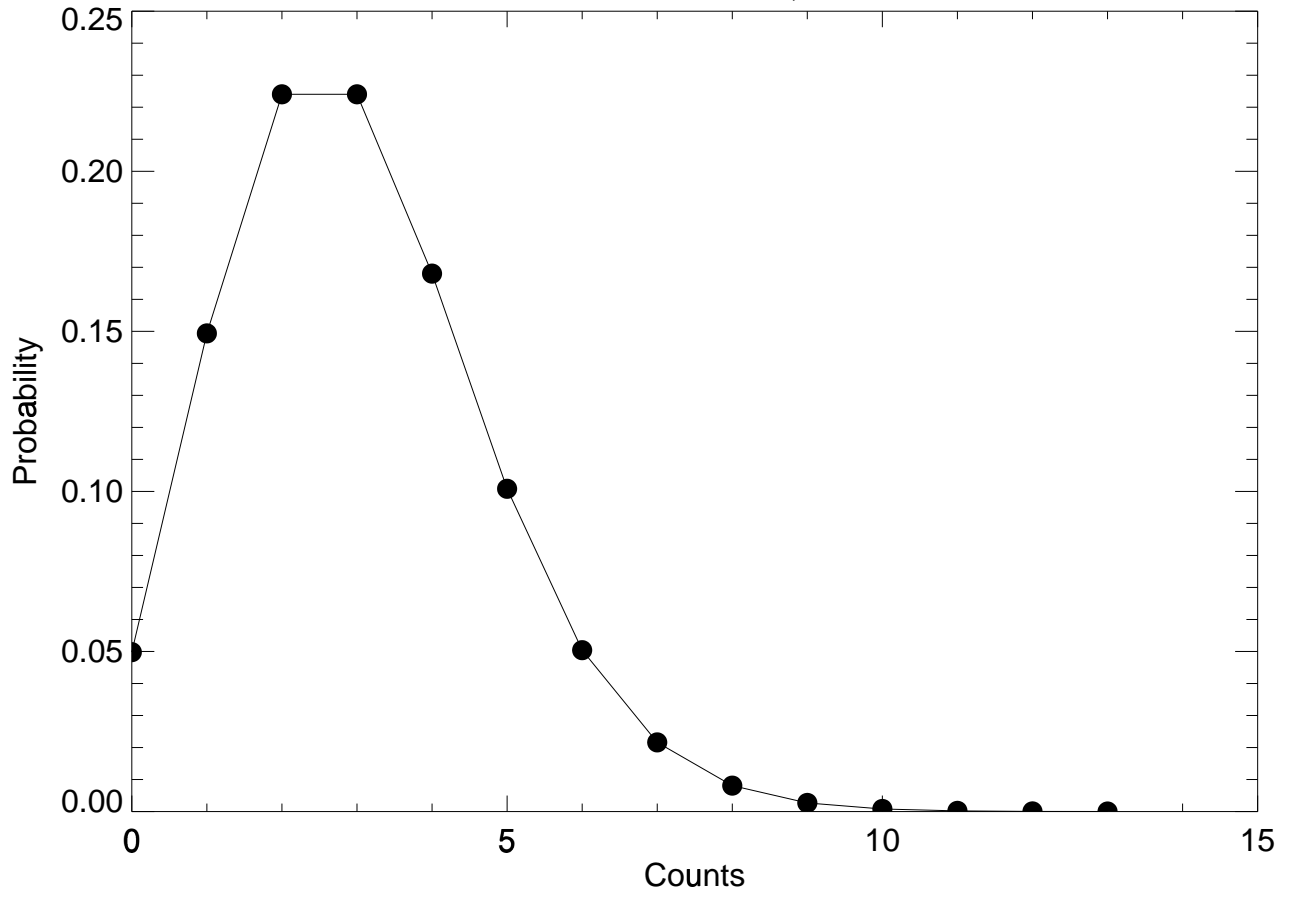

Poisson Distribution, Mean 3'

RWO: 17-Sep-2001 12:50